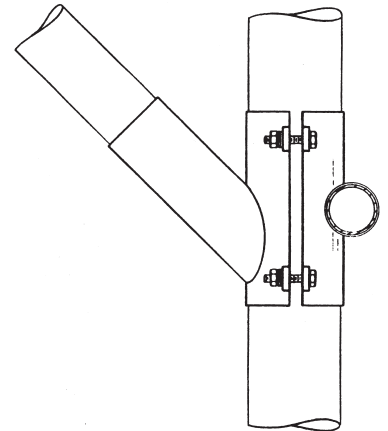

## Fiberglass Yardarm/Gaff Assembly

Front View

Side View

Aluminum Gaff Truck

Two-Piece Aluminum Bracket

# SPECIFICATIONS

Provide a Fiberglass Reinforced Plastic (FRP) Yardarm and Gaff Model #YAG \_\_\_\_\_ and corresponding ground set flagpole as manufactured by PLP Composite Technologies, Inc., Fitzwilliam, NH 03447.

The yardarm shall have an overall length of \_\_\_\_\_ feet. The diameter at the center of the yardarm shall be \_\_\_\_\_ inches and will taper to each end to a diameter of \_\_\_\_\_ inches. The gaff shall have an overall length of \_\_\_\_\_ feet. The butt diameter shall be \_\_\_\_\_ inches and the top diameter \_\_\_\_\_ inches. The entire yardarm and gaff assembly shall have a total weight of \_\_\_\_\_ lbs. and a total shipping weight of \_\_\_\_\_ lbs.