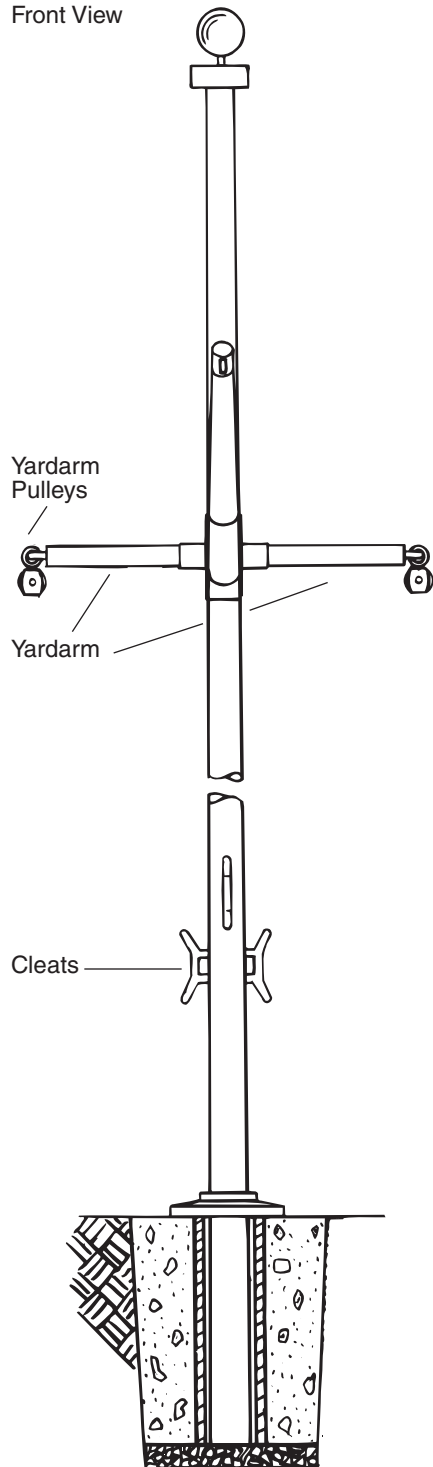

# Fiberglass Flagpoles

## Fiberglass Yardarm/Gaff Assembly

Front View

Side View

Aluminum Gaff Truck

Two-Piece Aluminum Bracket

# SPECIFICATIONS

Provide a Fiberglass Reinforced Plastic (FRP) Yardarm and Gaff Model #YAG \_\_\_\_\_ and corresponding ground set flagpole as manufactured by PLP Composite Technologies, Inc., Fitzwilliam, NH 03447.

The yardarm and gaff shall be manufactured of fiberglass woven roving and polyester resin.

The yardarm and gaff shall be cemented and bolted to a two-piece aluminum bracket which attaches the yardarm and gaff to the flagpole. The gaff shall extend outward at a 45° angle.